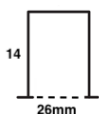

Profilo R

Profilo R recessed LED Linear systems offers continuous runs of dot-free illumination with 100% lit diffuser and bends without dark spots, magnetic end caps without screws, futureproof LED boards easy to replace or upgrade, standard bends are T, X, L shapes and custom bends available upon request, high-impact acrylic anti yellowing diffuser provides smooth uniform illumination, suitable for recessed mounting into ceilings and walls, supplied with remote driver, incremental length 50mm, available with any length for continuous runs.

Material- Extruded aluminium channel with high-impact acrylic diffuser.

Finish- Silver anodized paint finish, black, white or any custom RAL colour.

Efficacy- 97lm/W

Input voltage- 240V 50/60Hz

Dimming- 1-10V, DALI or DSI.

Life: 50,000 Hours L70

Warranty: 3 years