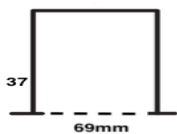

Profilo R

Profilo R recessed LED Linear systems offers continuous runs of dot-free illumination with 100% lit diffuser and bends without dark spots, magnetic end caps without screws, futureproof LED boards easy to replace or upgrade, standard bends are T, X, L shapes and custom bends available upon request, high-impact acrylic anti yellowing diffuser provides smooth uniform illumination, suitable for recessed mounting into ceilings and walls, supplied with remote driver, incremental length 50mm, available with any length for continuous runs.