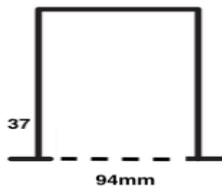

Profilo R

Profilo R recessed LED Linear systems offers continuous runs of dot-free illumination with 100% lit diffuser and bends without dark spots, magnetic end caps without screws, futureproof LED boards easy to replace or upgrade, standard bends are T, X, L shapes and custom bends available upon request, high-impact acrylic anti yellowing diffuser provides smooth uniform illumination, suitable for recessed mounting into ceilings and walls, supplied with remote driver, incremental length 50mm, available with any length for continuous runs.