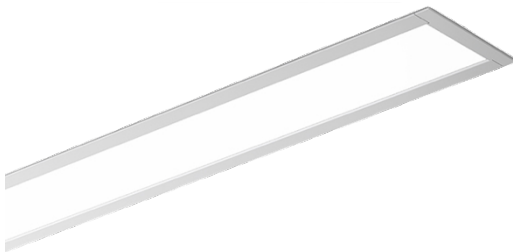

Profilo R

Profilo R recessed LED Linear systems offers continuous runs of dot-free illumination with 100% lit diffuser and bends without dark spots, magnetic end caps without screws, futureproof LED boards easy to replace or upgrade, standard bends are T, X, L shapes and custom bends available upon request, high-impact acrylic anti yellowing diffuser provides smooth uniform illumination, suitable for recessed mounting into ceilings and walls, supplied with remote driver, incremental length 50mm, available with any length for continuous runs.

Material- Extruded aluminium channel with high-impact acrylic diffuser.

Finish- Silver anodized paint finish, black, white or any custom RAL colour.

Efficacy- 97lm/W

Input voltage- 240V 50/60Hz

Dimming- 1-10V, DALI or DSI.