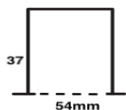

Profilo R

Profilo R recessed LED Linear systems offers continuous runs of dot-free illumination with 100% lit diffuser and bends without dark spots, magnetic end caps without screws, futureproof LED boards easy to replace or upgrade, standard bends are T, X, L shapes and custom bends available upon request, high-impact acrylic anti yellowing diffuser provides smooth uniform illumination, suitable for recessed mounting into ceilings and walls, supplied with remote driver, incremental length 50mm, available with any length for continuous runs.