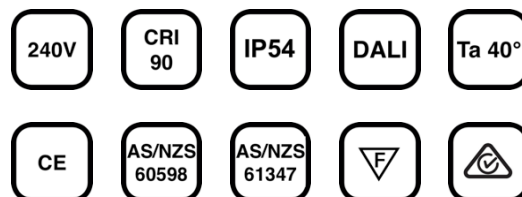

EURO

Euro is a deep LED downlight with minimal trim of 5mm or trimless which blends seamlessly with ceiling, a versatile down light family with fixed and adjustable options, multiple-choice of reflectors for a variety of applications from hospitality, residential, commercial to retail, deep LED source with 35° cut-off angle for anti-dazzling and provides visual comfort, various beam angles from very narrow 10° to wide beam 50°, IP54 from lamp side as standard and IP65 as an option, custom solutions available upon request.

Material- Die-cast aluminium body

Reflector- vacuum electroplated for specular aluminium

Finish- Trim in white powder coat, black as an option

Efficacy- 53 - 67lm/W

Input voltage- 240V 50/60Hz

Dimming- Dali, DSI, 1-10V as an option

Life: 56,000 Hours L80 B10

Model number: EU-T-F-8W-24-3K-BK-S	
Style	L: Trimless T: Trim
Adjustability	A: Adjustable F: Fixed
Wattage	5W 8W 10W 12W 15W
Optics	10° 15° 18° 24° 36° 50°
CCT	2700K 3000 4000K 5000K
Reflector	B: Black G: Gold S: Silver W: White H: Honeycomb
Controls	A: 1-10V D: Dali E: Emergency S: Standard T: Triac

cut-off 35°

IP level

Horizontal 360°

25° Vertical 25°

Different color temperatures

Deep anti-dazzle