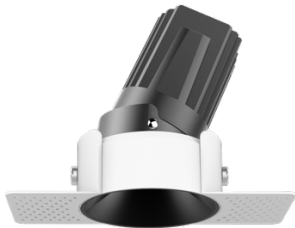

EURO

Euro is a deep LED downlight with minimal trim of 5mm or trimless which blends seamlessly with ceiling, a versatile down light family with fixed and adjustable options, multiple-choice of reflectors for a variety of applications from hospitality, residential, commercial to retail, deep LED source with 35° cut-off angle for anti-dazzling and provides visual comfort, various beam angles from very narrow 10° to wide beam 50°, IP54 from lamp side as standard and IP65 as an option, custom solutions available upon request.

Material- Die-cast aluminium body

Reflector- vacuum electroplated for specular aluminium

Finish- Trim in white powder coat, black as an option

Efficacy- 53 - 67lm/W

Input voltage- 240V 50/60Hz

Dimming- Dali, DSI, 1-10V as an option

Life: 56,000 Hours L80 B10

Model number: EU-T-F-8W-24-3K-BK-S	
Style	L: Trimless T: Trim
Adjustability	A: Adjustable F: Fixed
Wattage	5W 8W 10W 12W 15W
Optics	10° 15° 18° 24° 36° 50°
CCT	2700K 3000 4000K 5000K
Reflector	B: Black G: Gold S: Silver W: White H: Honeycomb
Controls	A: 1-10V D: Dali E: Emergency S: Standard T: Triac