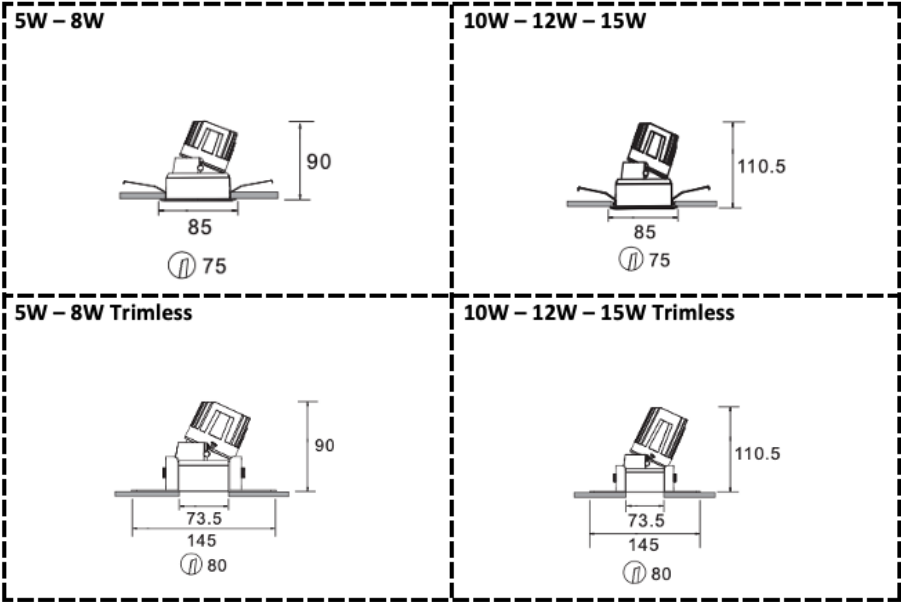

Dimensions