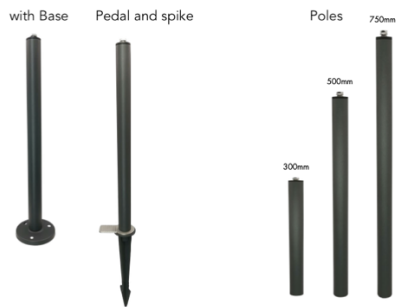

Accessories

Poles