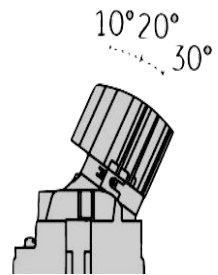

## ROCA

Roca's round shape LED down lights have fixed and adjustable series, best in their performance and style, deep white reflector with cut-off angle provides glare free illumination, narrow beam angles for accent lighting and wide beam offers maximum spacing between down lights, high output lumens packages in their class, minimal trim blends perfectly with white ceilings, IP44 from fascia side, available in three different sizes and various wattages for wide range of applications.

**Material-** Die-cast aluminium body, trim and heatsink, diamond faceted reflector.

**Finish-** White powder coat paint

**Efficacy-** 82-94lm/W

**Input voltage-** 240V 50/60Hz

**Dimming-** Dali, DSI, 1-10V as an option

Size: 130mm\*130mm  
Cut out:  $\Phi$ 105mm

30W

Size: 130mm\*119mm  
Cut out:  $\Phi$ 105mm

15W-20W.

Size: 90mm\*100mm  
Cut out:  $\Phi$ 80-85mm

10W

Adjustability