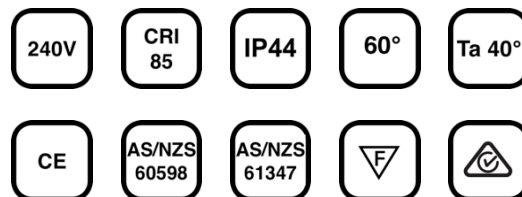

## ROCA

Roca's round shape LED down lights have fixed and adjustable series, best in their performance and style, deep white reflector with cut-off angle provides glare free illumination, narrow beam angles for accent lighting and wide beam offers maximum spacing between down lights, high output lumens packages in their class, minimal trim blends perfectly with white ceilings, IP44 from fascia side, available in three different sizes and various wattages for wide range of applications.

**Material-** Die-cast aluminium body, trim and heatsink, diamond faceted reflector.

**Finish-** White powder coat paint

**Efficacy-** 82-94lm/W

**Input voltage-** 240V 50/60Hz

**Dimming-** Dali, DSI, 1-10V as an option

**Life:** 53,000 Hours L90 B10

Model number	Wattage	Beam Angle	CCT	Finish	Controls
RO-10W-60-4K-W-S	10W	15°	2700K	S: Silver	S: Standard
	15W	24°	3000K	B: Black	A: 1-10V Dimming
	20W	36°	4000K	W: white	D: Dali Dimming
	30W	60°	5000K		S: DSI dimming

Size: 130mm\*130mm  
Cut out:  $\Phi$ 105mm

30W

Size: 130mm\*119mm  
Cut out:  $\Phi$ 105mm

15W-20W.

Size: 90mm\*100mm  
Cut out:  $\Phi$ 80-85mm

10W

Adjustability