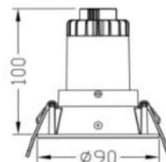

Size: 130mm\*130mm  
Cut out:  $\Phi$ 105mm

30W

Size: 130mm\*119mm  
Cut out:  $\Phi$ 105mm

15W-20W.

Size: 90mm\*100mm  
Cut out:  $\Phi$ 80-85mm

10W

Adjustability