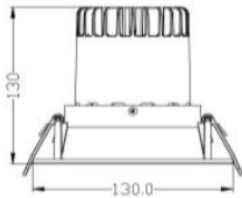

## ROCA

Roca's round shape LED down lights have fixed and adjustable series, best in their performance and style, deep white reflector with cut-off angle provides glare free illumination, narrow beam angles for accent lighting and wide beam offers maximum spacing between down lights, high output lumens packages in their class, minimal trim blends perfectly with white ceilings, IP44 from fascia side, available in three different sizes and various wattages for wide range of applications.

Size: 130mm\*130mm  
Cut out:  $\Phi$ 105mm

30W

Size: 130mm\*119mm  
Cut out:  $\Phi$ 105mm

15W-20W.

Size: 90mm\*100mm  
Cut out:  $\Phi$ 80-85mm

10W

Adjustability