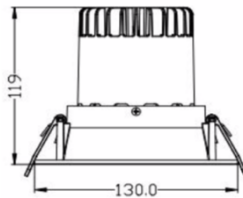

Size: 130mm\*130mm  
Cut out:  $\Phi$ 105mm

30W

Size: 130mm\*119mm  
Cut out:  $\Phi$ 105mm

15W-20W.

Size: 90mm\*100mm  
Cut out:  $\Phi$ 80-85mm

10W

Adjustability